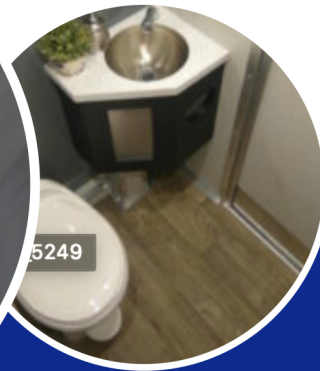

877-218-9698

3 STALL SHOWER COMBO

3 individual doors, each compartment includes a full bathroom, with shower, toilet, sink, and mirror. Also air conditioning, hot running water, flushing toilets, lighting, mirrors, and music too.

8.5' width 20.5' length, 12' height clearance.
Add 2' to the width once delivered and steps extended.

877-218-9698

info@tailoredthrones.com

tailoredthrones.com