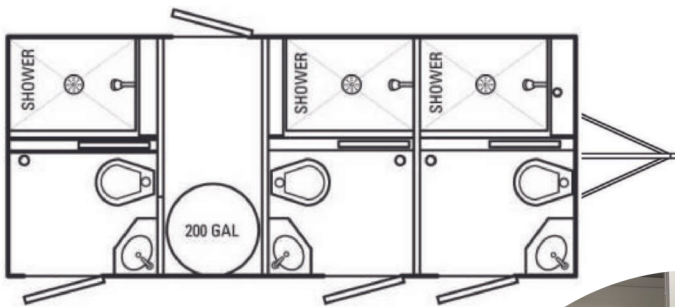

877-218-9698

3 STALL SHOWER COMBO

3 individual doors, each compartment includes a full bathroom, with shower, toilet, sink, and mirror. Also air conditioning, hot running water, flushing toilets, lighting, mirrors, and music too.

8.5' width 20.5' length, 12' height clearance.
Add 2' to the width once delivered and steps extended.

877-218-9698

info@tailoredthrones.com

tailoredthrones.com