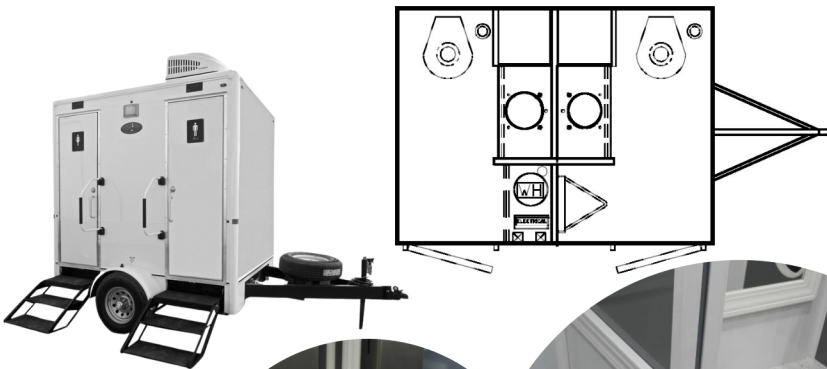

877-218-9698

**COASTAL
SERIES**

MINI (2 STATION)

Air conditioning , hot running water, flushing toilets, lighting, mirrors, and music.

Men's Restroom: 1 private toilet stall, 1 urinal. 1 porcelain sink in solid wood cabinetry with Corian counter tops and trimmed back lit mirror, dual pane tinted skylight.

Women's Restroom: 1 private toilet stall. 1 porcelain sink in solid wood cabinetry with Corian counter tops and trimmed back lit mirror, dual pane tinted skylight.

8' width - 12.5' length, includes tongue of trailer. 12' height clearance. Add 2' to width once delivered and steps extended.