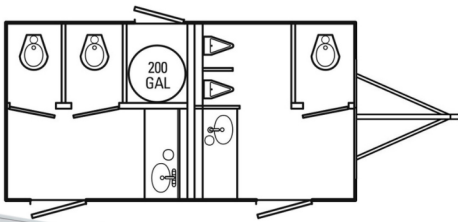

# CABANA (5 STATION)

Air conditioning, hot running water, flushing toilets, lighting, mirrors, and music.

Men's Restroom: 1 private toilet stall, 2 urinals. 1 porcelain sink in solid wood white cabinetry with a large Corian counter top and white trimmed mirror, as well as a full-length mirror & dual pane tinted skylight.

8.5' width – 20' length, includes tongue of trailer.  
12' height clearance. Add 5' to width once delivered and steps extended.

877-218-9698

info@tailoredthrones.com

tailoredthrones.com