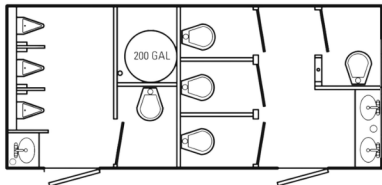

877-218-9698

**COASTAL
SERIES**

COTTAGE (8 STATION)

Air conditioning, hot running water, flushing toilets, lighting, mirrors, and music.

Men's Restroom: 1 or 2 private toilet stalls, 2 or 3 urinals, 1 or 2 porcelain sinks in solid wood white cabinetry with a large Corian counter top and white trimmed mirror, as well as a full-length mirror & dual pane tinted skylight.

Women's Restroom: 4 private toilet stalls, 2 porcelain sink in solid wood white cabinetry with a large Corian counter top and white trimmed full-length mirror, as well as a full-length mirror & dual pane tinted skylight.

8.5' width – 23.5' length, includes tongue of trailer. 12' height clearance. Add 5' to width once delivered and steps extended.

 [877-218-9698](tel:877-218-9698)

 info@tailoredthrones.com

 tailoredthrones.com