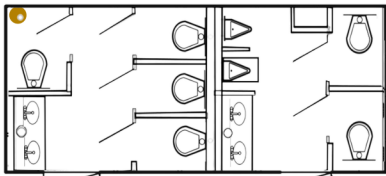

877-218-9698

**COASTAL
SERIES**

COTTAGE (8 STATION)

Air conditioning, hot running water, flushing toilets, lighting, mirrors, and music.

Men's Restroom: 1 or 2 private toilet stalls, 2 or 3 urinals, 1 or 2 porcelain sinks in solid wood white cabinetry with a large Corian counter top and white trimmed mirror, as well as a full-length mirror & dual pane tinted skylight.

Women's Restroom: 4 private toilet stalls, 2 porcelain sink in solid wood white cabinetry with a large Corian counter top and white trimmed full-length mirror, as well as a full-length mirror & dual pane tinted skylight.

8.5' width – 23.5' length, includes tongue of trailer. 12' height clearance. Add 5' to width once delivered and steps extended.

 [877-218-9698](tel:877-218-9698)

 info@tailoredthrones.com

 tailoredthrones.com