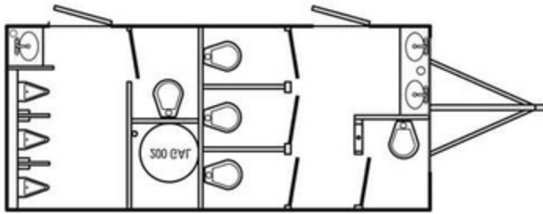

Women's Restroom: 4 private toilet stalls, 2 porcelain sink in dark brown cabinetry with a large counter top and trimmed full-length mirror, and dual pane tinted skylight.

Width: 8' - Length 23.5' , includes 4' tongue of trailer. 12' height clearance. Add 5' to width once delivered and steps are extended.