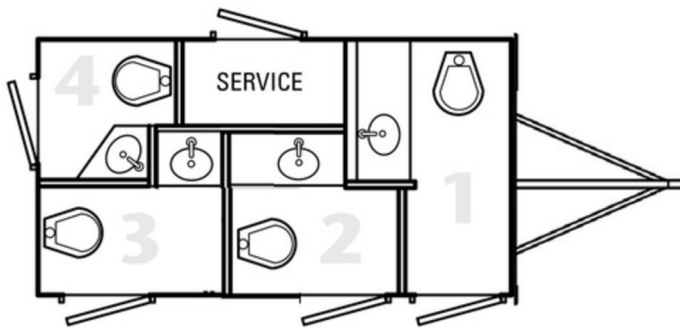

877-218-9698

**SELECT
SERIES**

4 STALL (4 STATION) SELECT

Air conditioning , hot running water, flushing toilets, lighting, mirrors, and music.

4 individual doors each being a full restroom; each with a toilet, mirror, and sink.

8.5' width – 18' length, includes tongue of trailer. 12' height clearance. Add 2' to width once delivered and steps extended.

877-218-9698

info@tailoredthrones.com

tailoredthrones.com