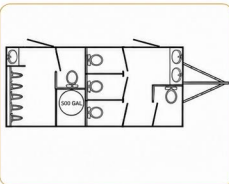

5 private toilet stalls, 2 sinks in black cabinetry with large Corian countertop and back-lit mirror, as well as full-length mirror and dual-pane tinted skylight.

Dimensions

8.5' width • 29' length, including 4' tongue of trailer.

12' height clearance. Add 5' to width once delivered and steps are extended.

Interior finishes

Clean, bright, and upscale interiors designed for a better guest experience.

Men's side

Women's side

Layout schematic