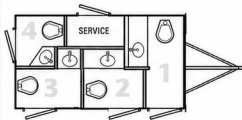

Layout schematic

Interior highlights

- Four-station layout
- Private guest compartments
- Vanity sink and mirror areas
- Warm wood-tone finish package
- Clean, event-ready presentation